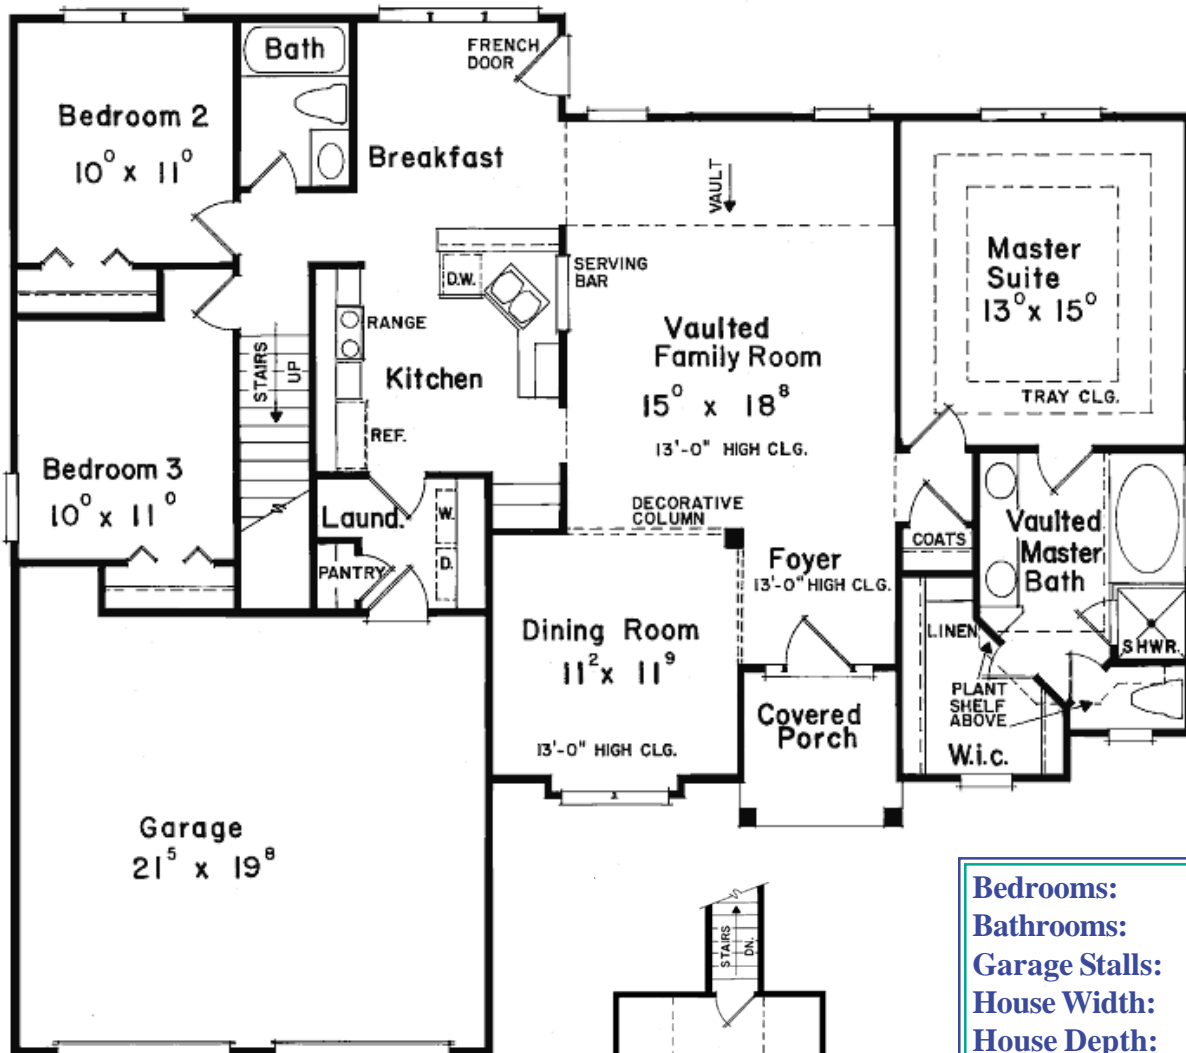

The Venetia at South Sound

Villa Piedmont II

Bedrooms:	3
Bathrooms:	2
Garage Stalls:	2
House Width:	54'
House Depth:	47' 6''
Main Floor:	1614 sq. ft.
Garage:	440 sq. ft.
Bonus Room	284 sq. ft.
Covered Entry:	48 sq. ft.
Covered Patio:	optional
TOTAL:	2386 sq.ft.