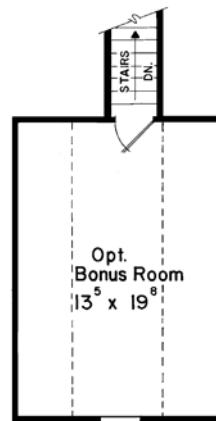

The Venetia at South Sound

Villa Piedmont II

Bedrooms:	3
Bathrooms:	2
Garage Stalls:	2
House Width:	54'
House Depth:	47' 6''
Main Floor:	1614 sq. ft.
Garage:	440 sq. ft.
Bonus Room	284 sq. ft.
Covered Entry:	48 sq. ft.
Covered Patio:	optional
TOTAL:	2386 sq.ft.