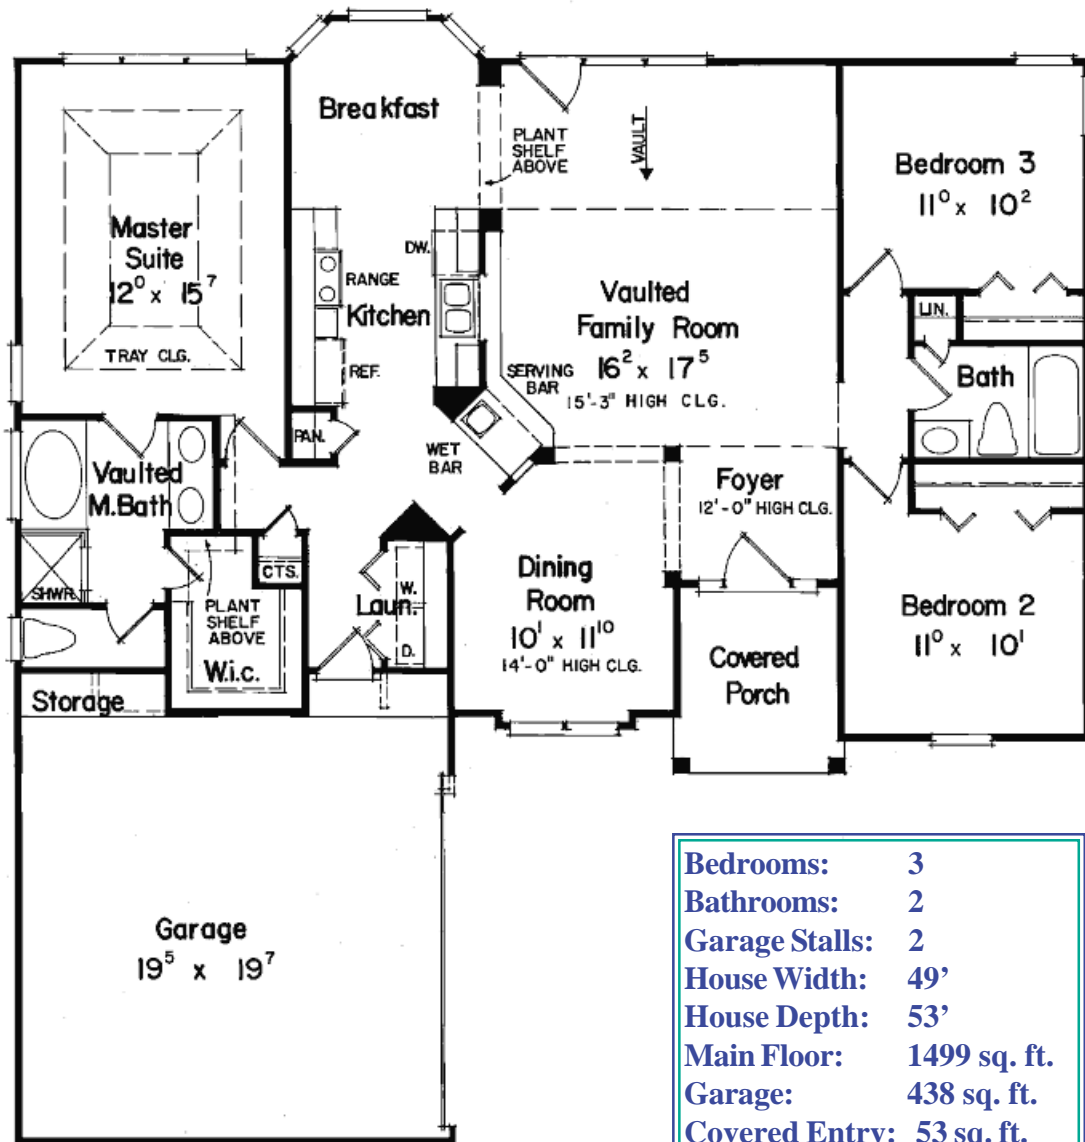

The Venetia at South Sound

Villa Brunello II

Bedrooms:	3
Bathrooms:	2
Garage Stalls:	2
House Width:	49'
House Depth:	53'
Main Floor:	1499 sq. ft.
Garage:	438 sq. ft.
Covered Entry:	53 sq. ft.
Covered Patio:	<u>optional</u>
TOTAL:	1990sq.ft.